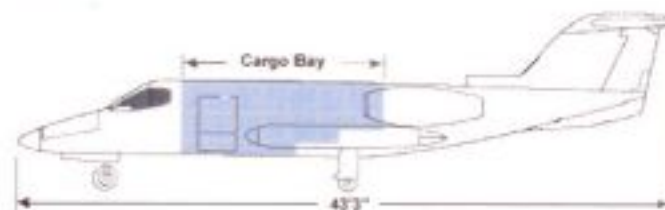

**Airline
Cargo
Services, inc.**

Airline Cargo Services
600 Bayview Ave, Suite 305
Inwood, NY 11096
www.airlinecargo.com
email: info@airlinecargo.com
516-371-1545

Specifications:

Fleet Size: 17
12 Lear 24
5 Lear 25

Cargo Door Size: 36" x 39"

Maximum Weight Capacity:
Lear 24: 2,300 lbs.
Lear 25: 3,000 lbs.

Cargo Bay:
Lear 24: 149" x 48" x 44"
Lear 25: 185" x 48" x 44"

Maximum Cruise Speed: 500
mph/450 kt

Custom made aluminum/wood
cargo floor

Quickly converts to passenger
aircraft

Qualified crews

LEAR JET 24/25

Lear 24