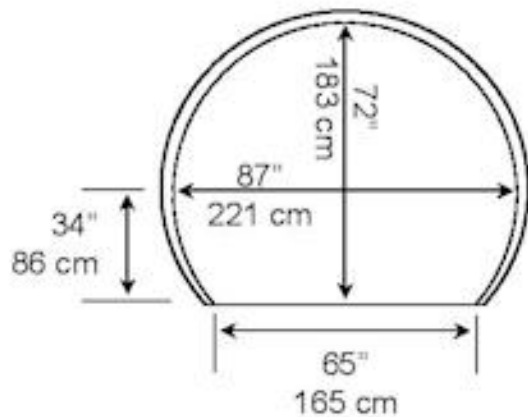

**Airline
Cargo
Services, inc.**

Airline Cargo Services
600 Bayview Ave, Suite 305
Inwood, NY 11096
www.airlinecargo.com
email: info@airlinecargo.com
516-371-1545

Fuselage Cross Section