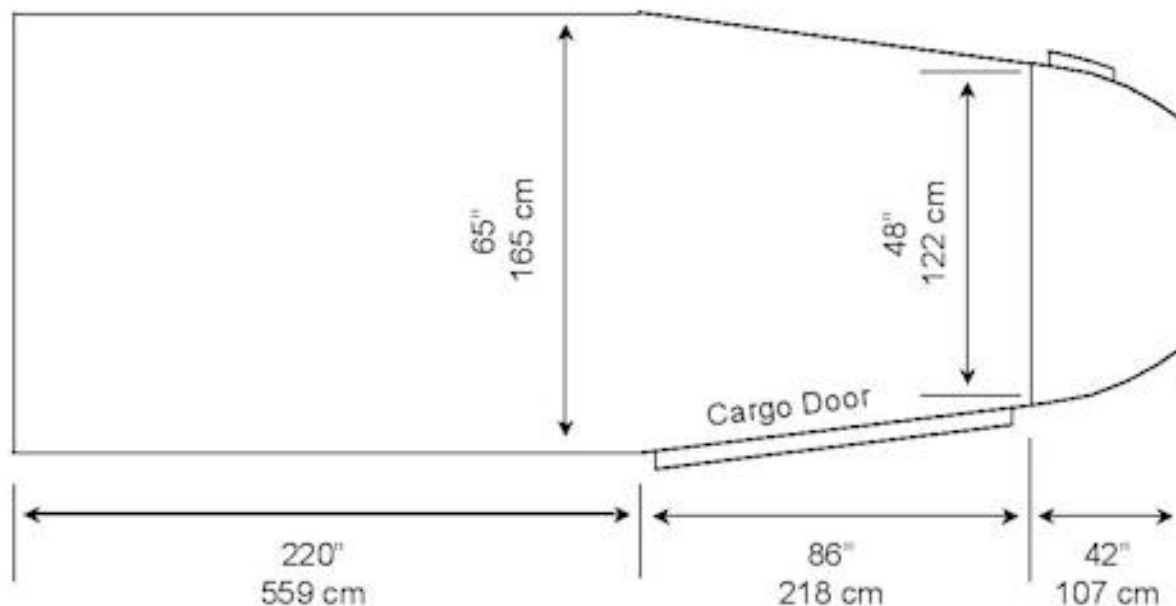

Floor Plan

Gulfstream I Cargo Specifications

Drawings are
not to scale