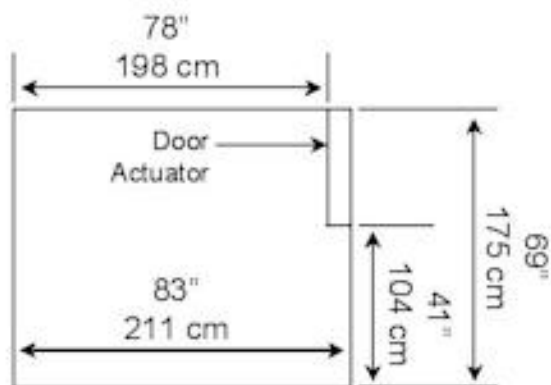

**Airline
Cargo
Services, inc.**

Airline Cargo Services
600 Bayview Ave, Suite 305
Inwood, NY 11096
www.airlinecargo.com
email: info@airlinecargo.com
516-371-1545

Fuselage Cross Section

Cargo Door

Floor Plan

Gulfstream I Cargo Specifications

Drawings are
not to scale