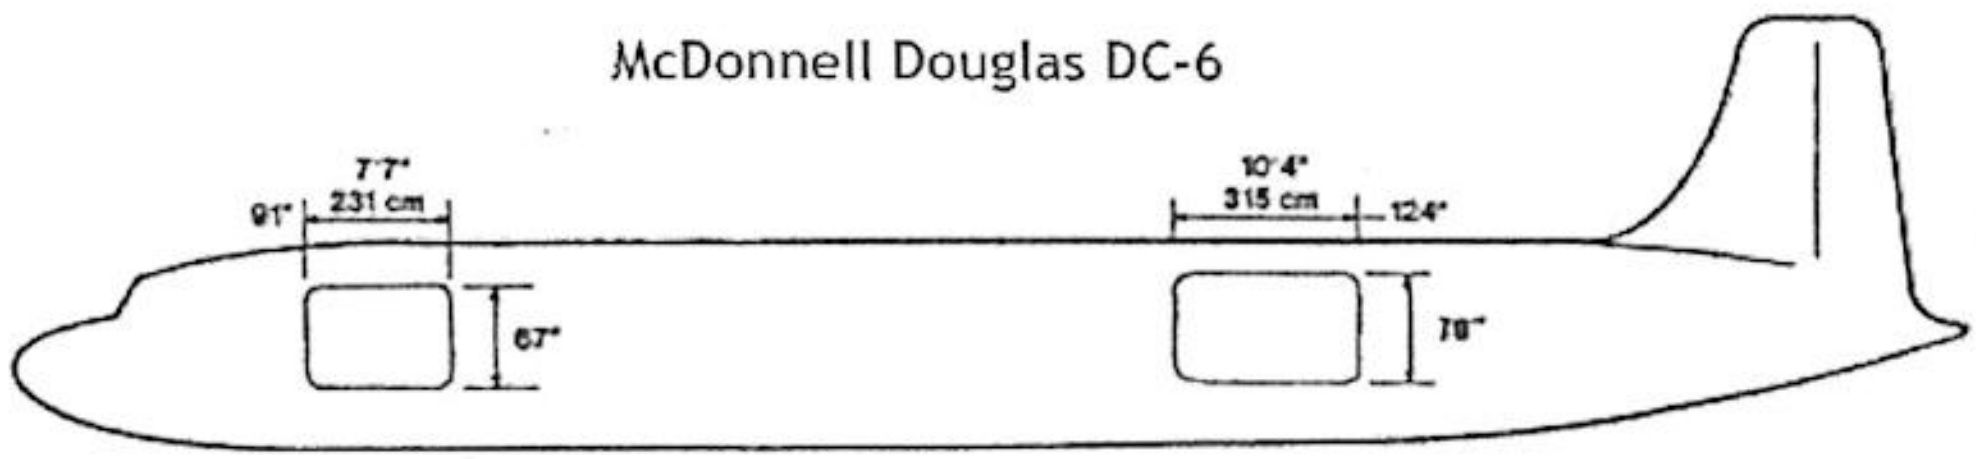

**Cargo Capacity**

Average Useful Capacity 3,000 cu ft  
 Average Payload 28,000 lbs  
 Minimum Runway Length 3,500 ft

**Cargo Door Dimensions**

Forward Main: 91"W x 67"H  
 Aft Main: 124"W x 70"H  
 Lower Forward/Aft 45"W x 37"H