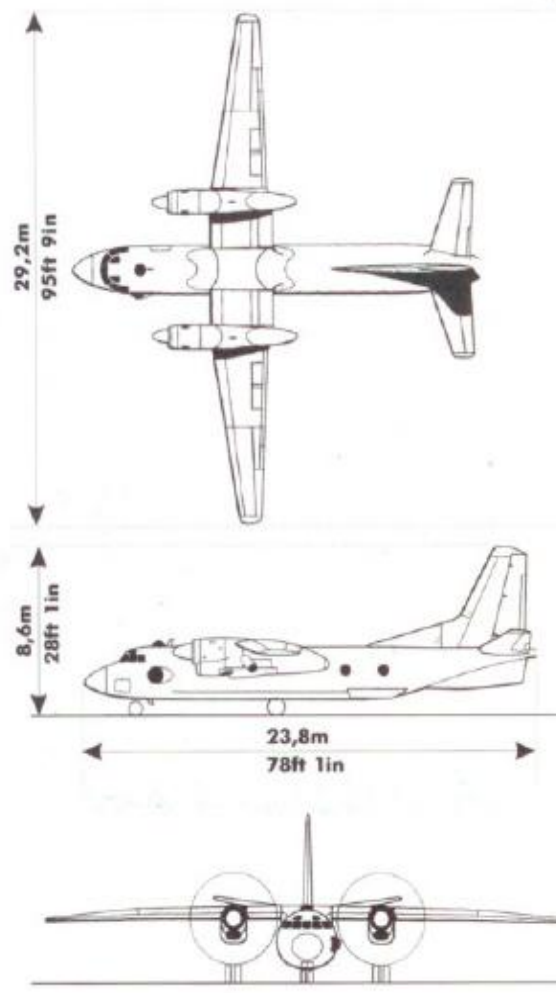

Airline Cargo Services
 600 Bayview Ave., Ste 305, Inwood, NY 11096
 www.airlinecargo.com
 email: info@airlinecargo.com
 516-371-1545

Antonov AN-26

Cargo Door Openings Antonov AN-26
 Usable volume of cargo compartment 35 cub.m.

Main Deck Rear Cargo Door

Cargo cabin view from rear

Rear cargo door