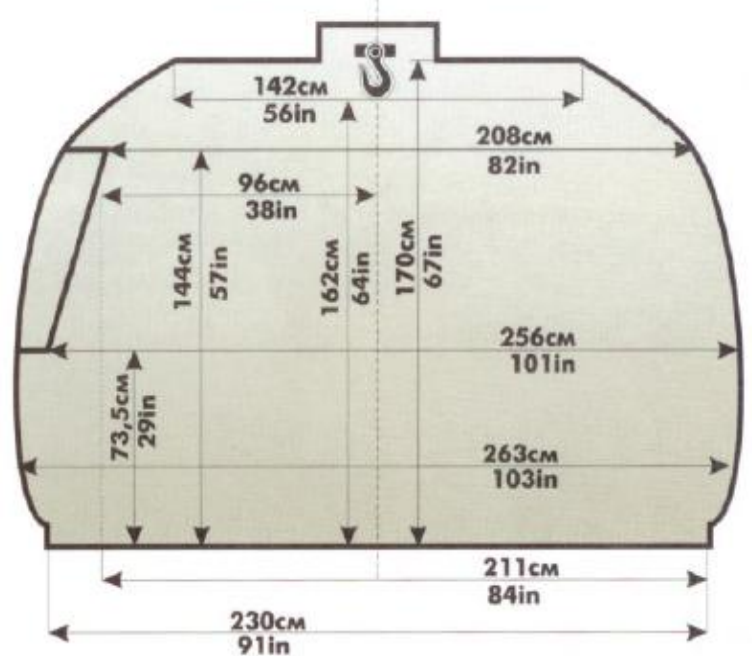

Airline Cargo Services
 600 Bayview Ave., Ste 305, Inwood, NY 11096
 www.airlinecargo.com
 email: info@airlinecargo.com
 516-371-1545

Antonov AN-26

Cargo Door Openings Antonov AN-26
 Usable volume of cargo compartment 35 cub.m.

Main Deck Rear Cargo Door

Cargo cabin view from rear

Rear cargo door