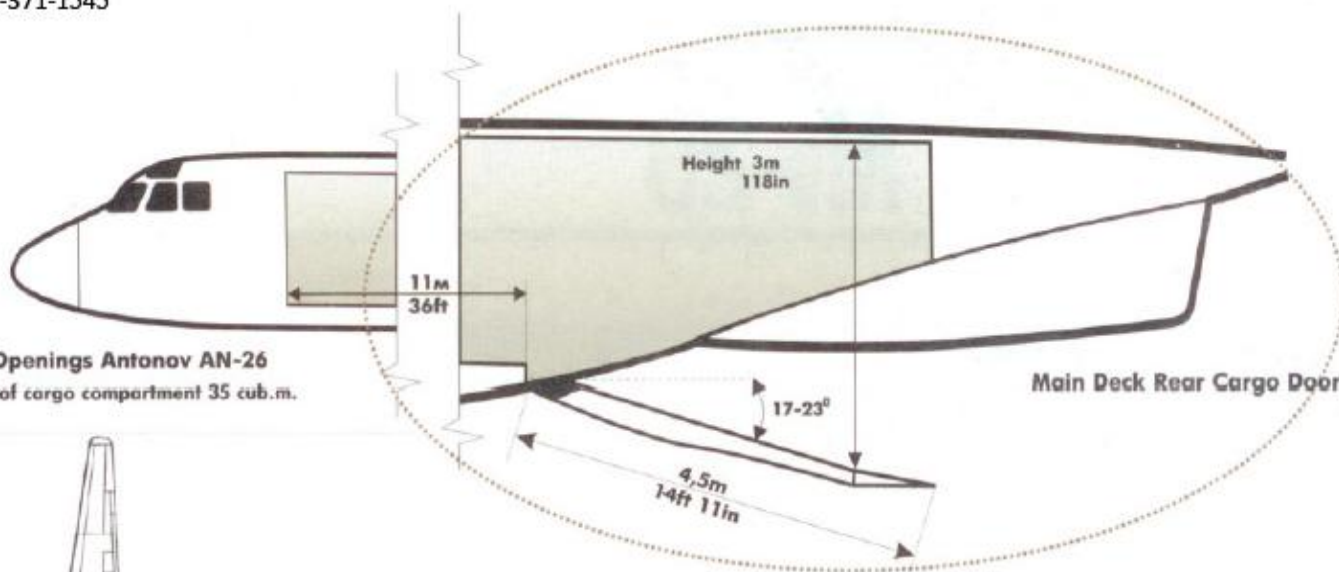

Airline Cargo Services
 600 Bayview Ave., Ste 305, Inwood, NY 11096
 www.airlinecargo.com
 email: info@airlinecargo.com
 516-371-1545

Antonov AN-26

Cargo Door Openings Antonov AN-26
 Usable volume of cargo compartment 35 cub.m.

Main Deck Rear Cargo Door

Cargo cabin view from rear

Rear cargo door