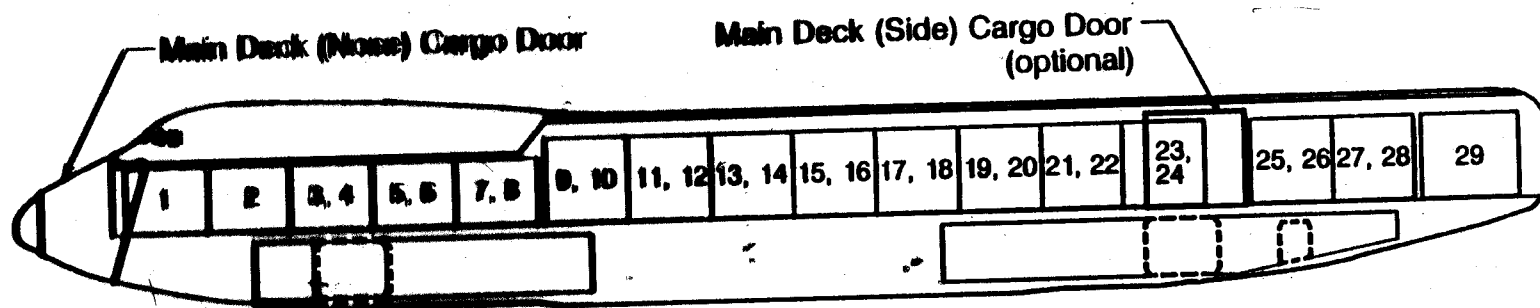

727-200F (Modified Passenger Airplane) Cargo Arrangement

747-200F

Cargo Arrangement (Nominal)

Maximum
Pallet Height →

86 in.
(244 cm)

120 in.
(305 cm)