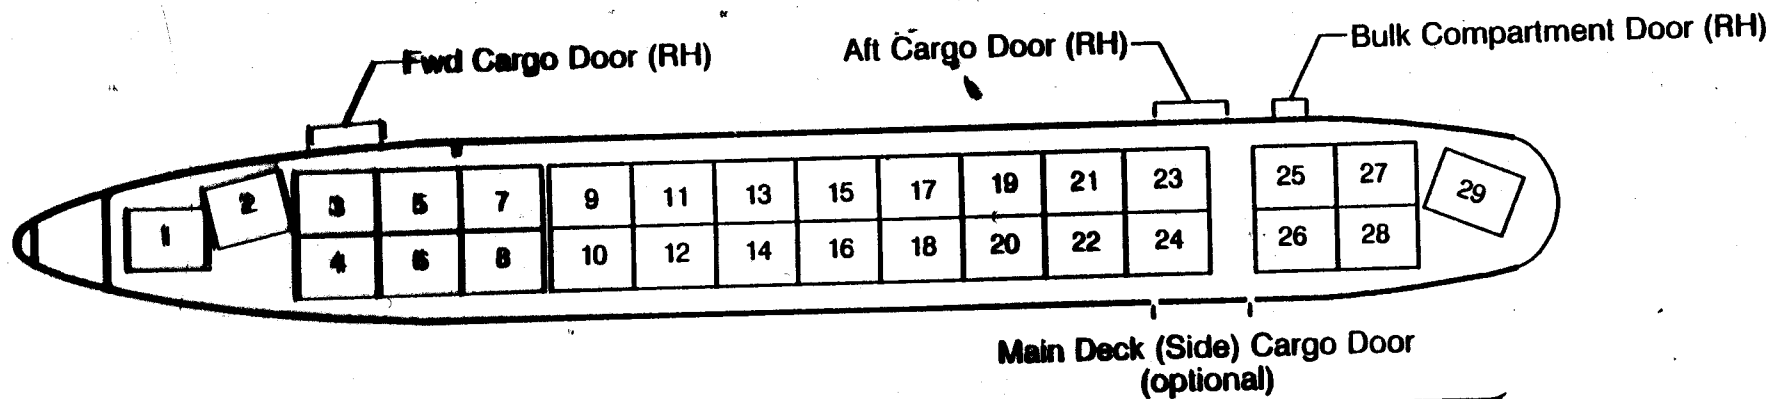

727-200F (Modified Passenger Airplane) Cargo Arrangement

747-200F

Cargo Arrangement (Nominal)

Maximum
Pallet Height →

86 in.
(244 cm)

120 in.
(305 cm)